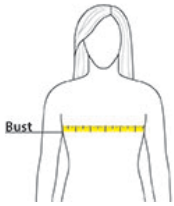

Body Length at Back: Measured from high point shoulder to finished hem at back.

Bust: Measured across the chest one inch below armhole when laid flat.

Sleeve Length: Start at center of neck and measure down shoulder, down sleeve to hem.

SIZE CHARTS

	XS	S	M	L	XL	XXL	3XL	4XL
Size	2	4/6	8/10	12/14	16/18	20/22	24/26	28/30
Chest	32-34	35-36	37-38	39-41	42-44	45-47	48-51	52-55

SPEC SHEET + MEASUREMENTS

SPORT-TEK

Sport-Tek® Women's PosiCharge® Tri-Blend Wicking
Scoop Neck Raglan Tee. LST400

HOW TO MEASURE

BUST

Measure under the arm and
around the fullest part of the bust
with arms down, keeping tape
horizontal.

COLORS

Black Triad
Solid
PMS BLACK
C

Dark Grey
Heather
PMS COOL
GRAY 11C

Light Grey
Heather
PMS COOL
GRAY 5C